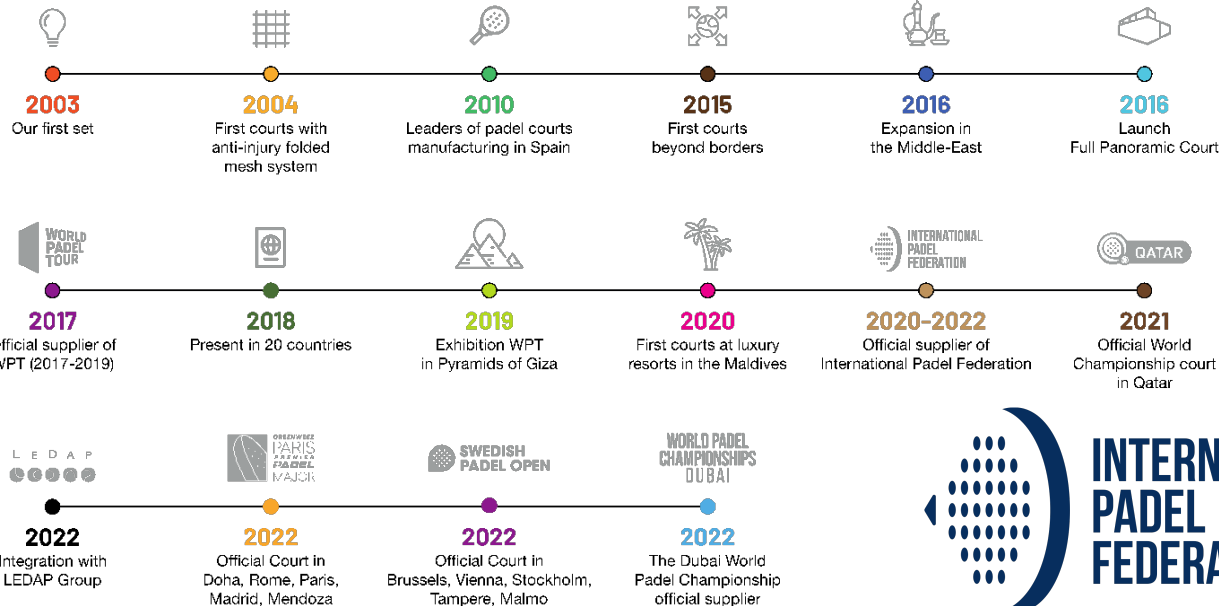

Dolan Padel Courts to date : 4 Residential Private Courts, Rosslare Community Centre, Waterford, Fitzpatricks Hotel Killiney, Co. Dublin. and Bray, Co. Wicklow

Since 2021 MejorSet became part of the Le Dap international group of padel companies dedicated to developing, manufacturing, installing, and maintaining Padel Courts all over the world.

With the main facilities located in a town of Alicante, Crevillente.

MejorSet has become the official distributor of courts of the (FIP) **International Padel Federation** and the most representative international tournaments of the padel sector.

More than 350 clubs built in..

United Arab Emirates
UK
Denmark
Germany
Poland
Austria
Finland
Sweden

Norway
France
Italy
Canada
United States
Argentina
Maldives
Qatar

with 20 years of experience

mejor set

OFFICIAL COURT

Official Court for
the Best Events

INTERNATIONAL
PADEL
FEDERATION

CUPRA
FIP TOUR / 2022

MADRID
PREMIER
PADEL P1

TAMPERE
PADEL
EXHIBITION
2022

CUPRA FIP FINALS
2021

**VIENNA
PADEL OPEN**