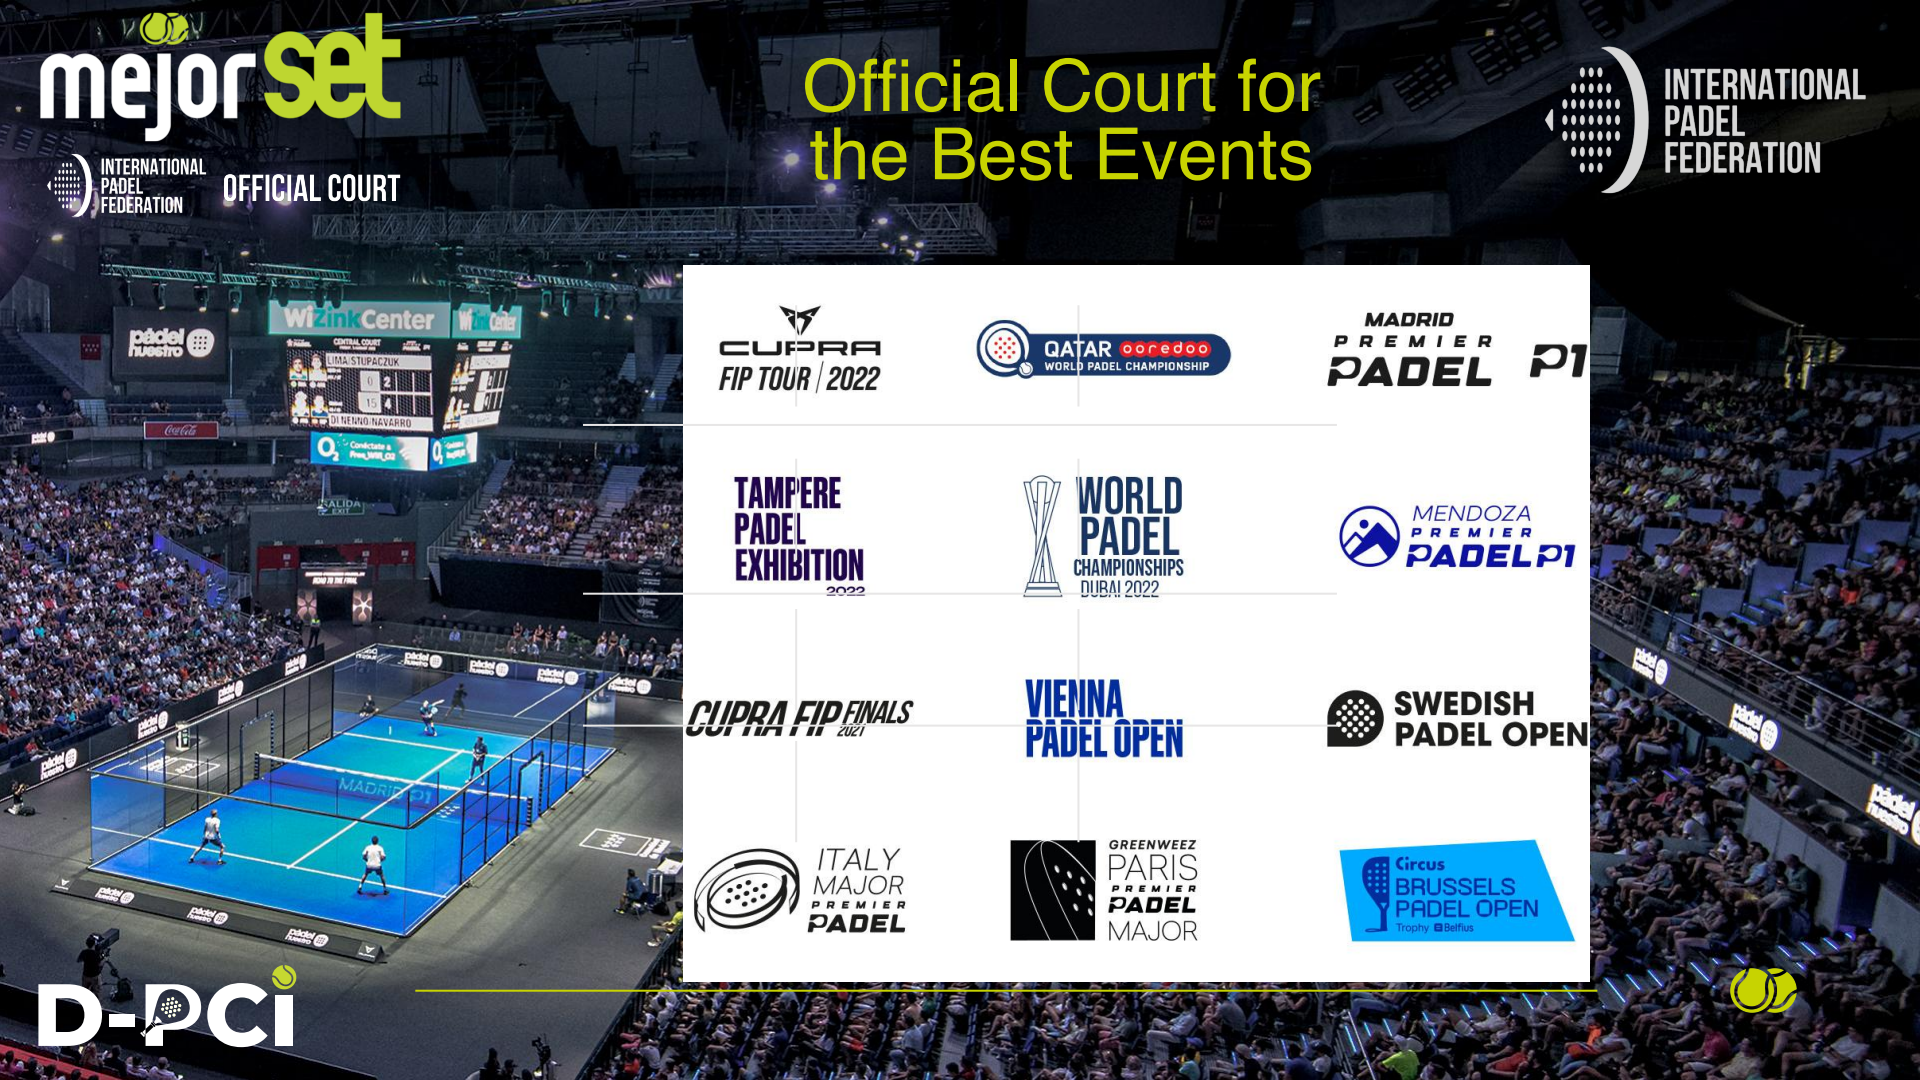

More than 350 clubs built in..

United Arab Emirates
UK
Denmark
Germany
Poland
Austria
Finland
Sweden

Norway
France
Italy
Canada
United States
Argentina
Maldives
Qatar

with 20 years of experience

mejor set

OFFICIAL COURT

Official Court for
the Best Events

INTERNATIONAL
PADEL
FEDERATION

CUPRA
FIP TOUR / 2022

MADRID
PREMIER
PADEL P1

TAMPERE
PADEL
EXHIBITION
2022

CUPRA FIP FINALS
2021

**VIENNA
PADEL OPEN**