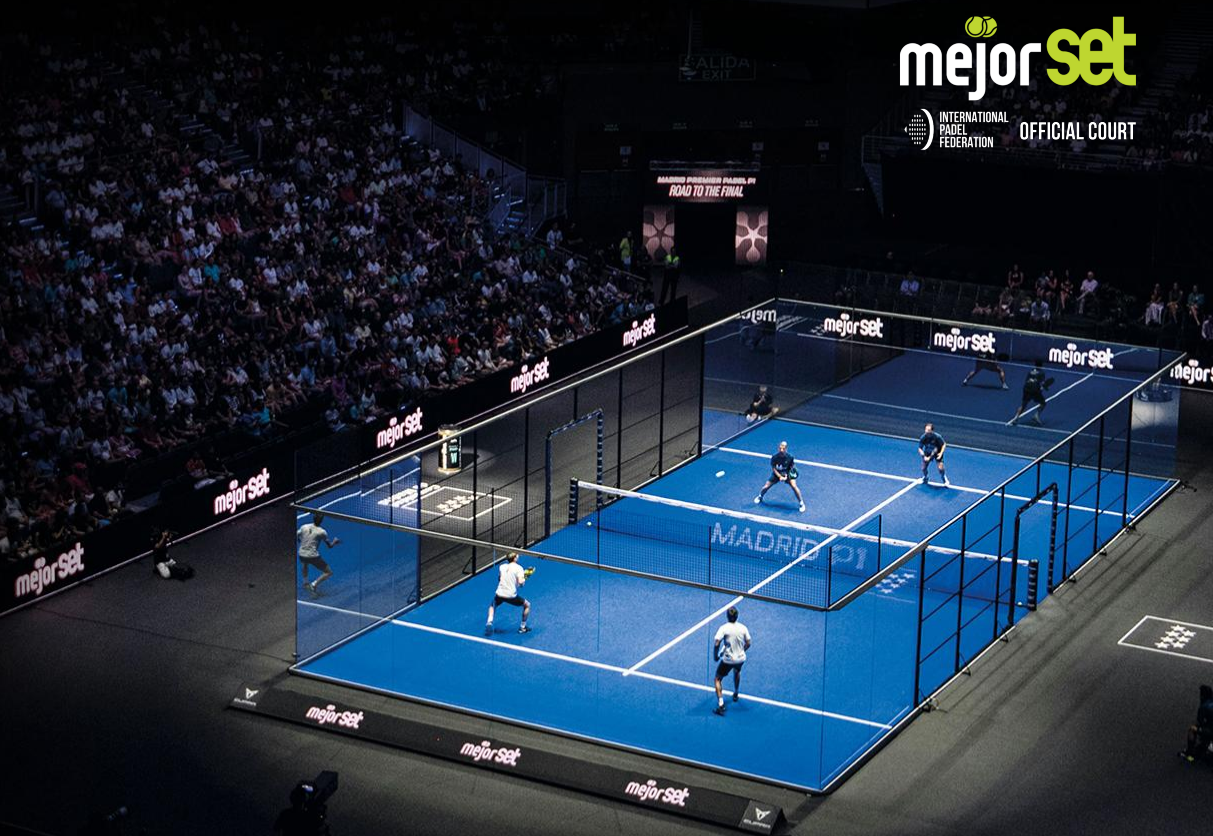

At Dolan Courts, we have the experience and capability to deliver all aspects of a padel court project, from planning, design to groundwork and installation.

All of our installations are carried out in accordance with statutory regulations and in compliance with standards set by the International Padel Federation. Dolan Courts are one of the only Irish Padel court construction companies recognised and accredited by the Irish Padel Federation who will inspect and sign off on our builds.

Dolan Padel Courts to date : 4 Residential Private Courts, Rosslare Community Centre, Waterford, Fitzpatricks Hotel Killiney, Co. Dublin. and Bray, Co. Wicklow